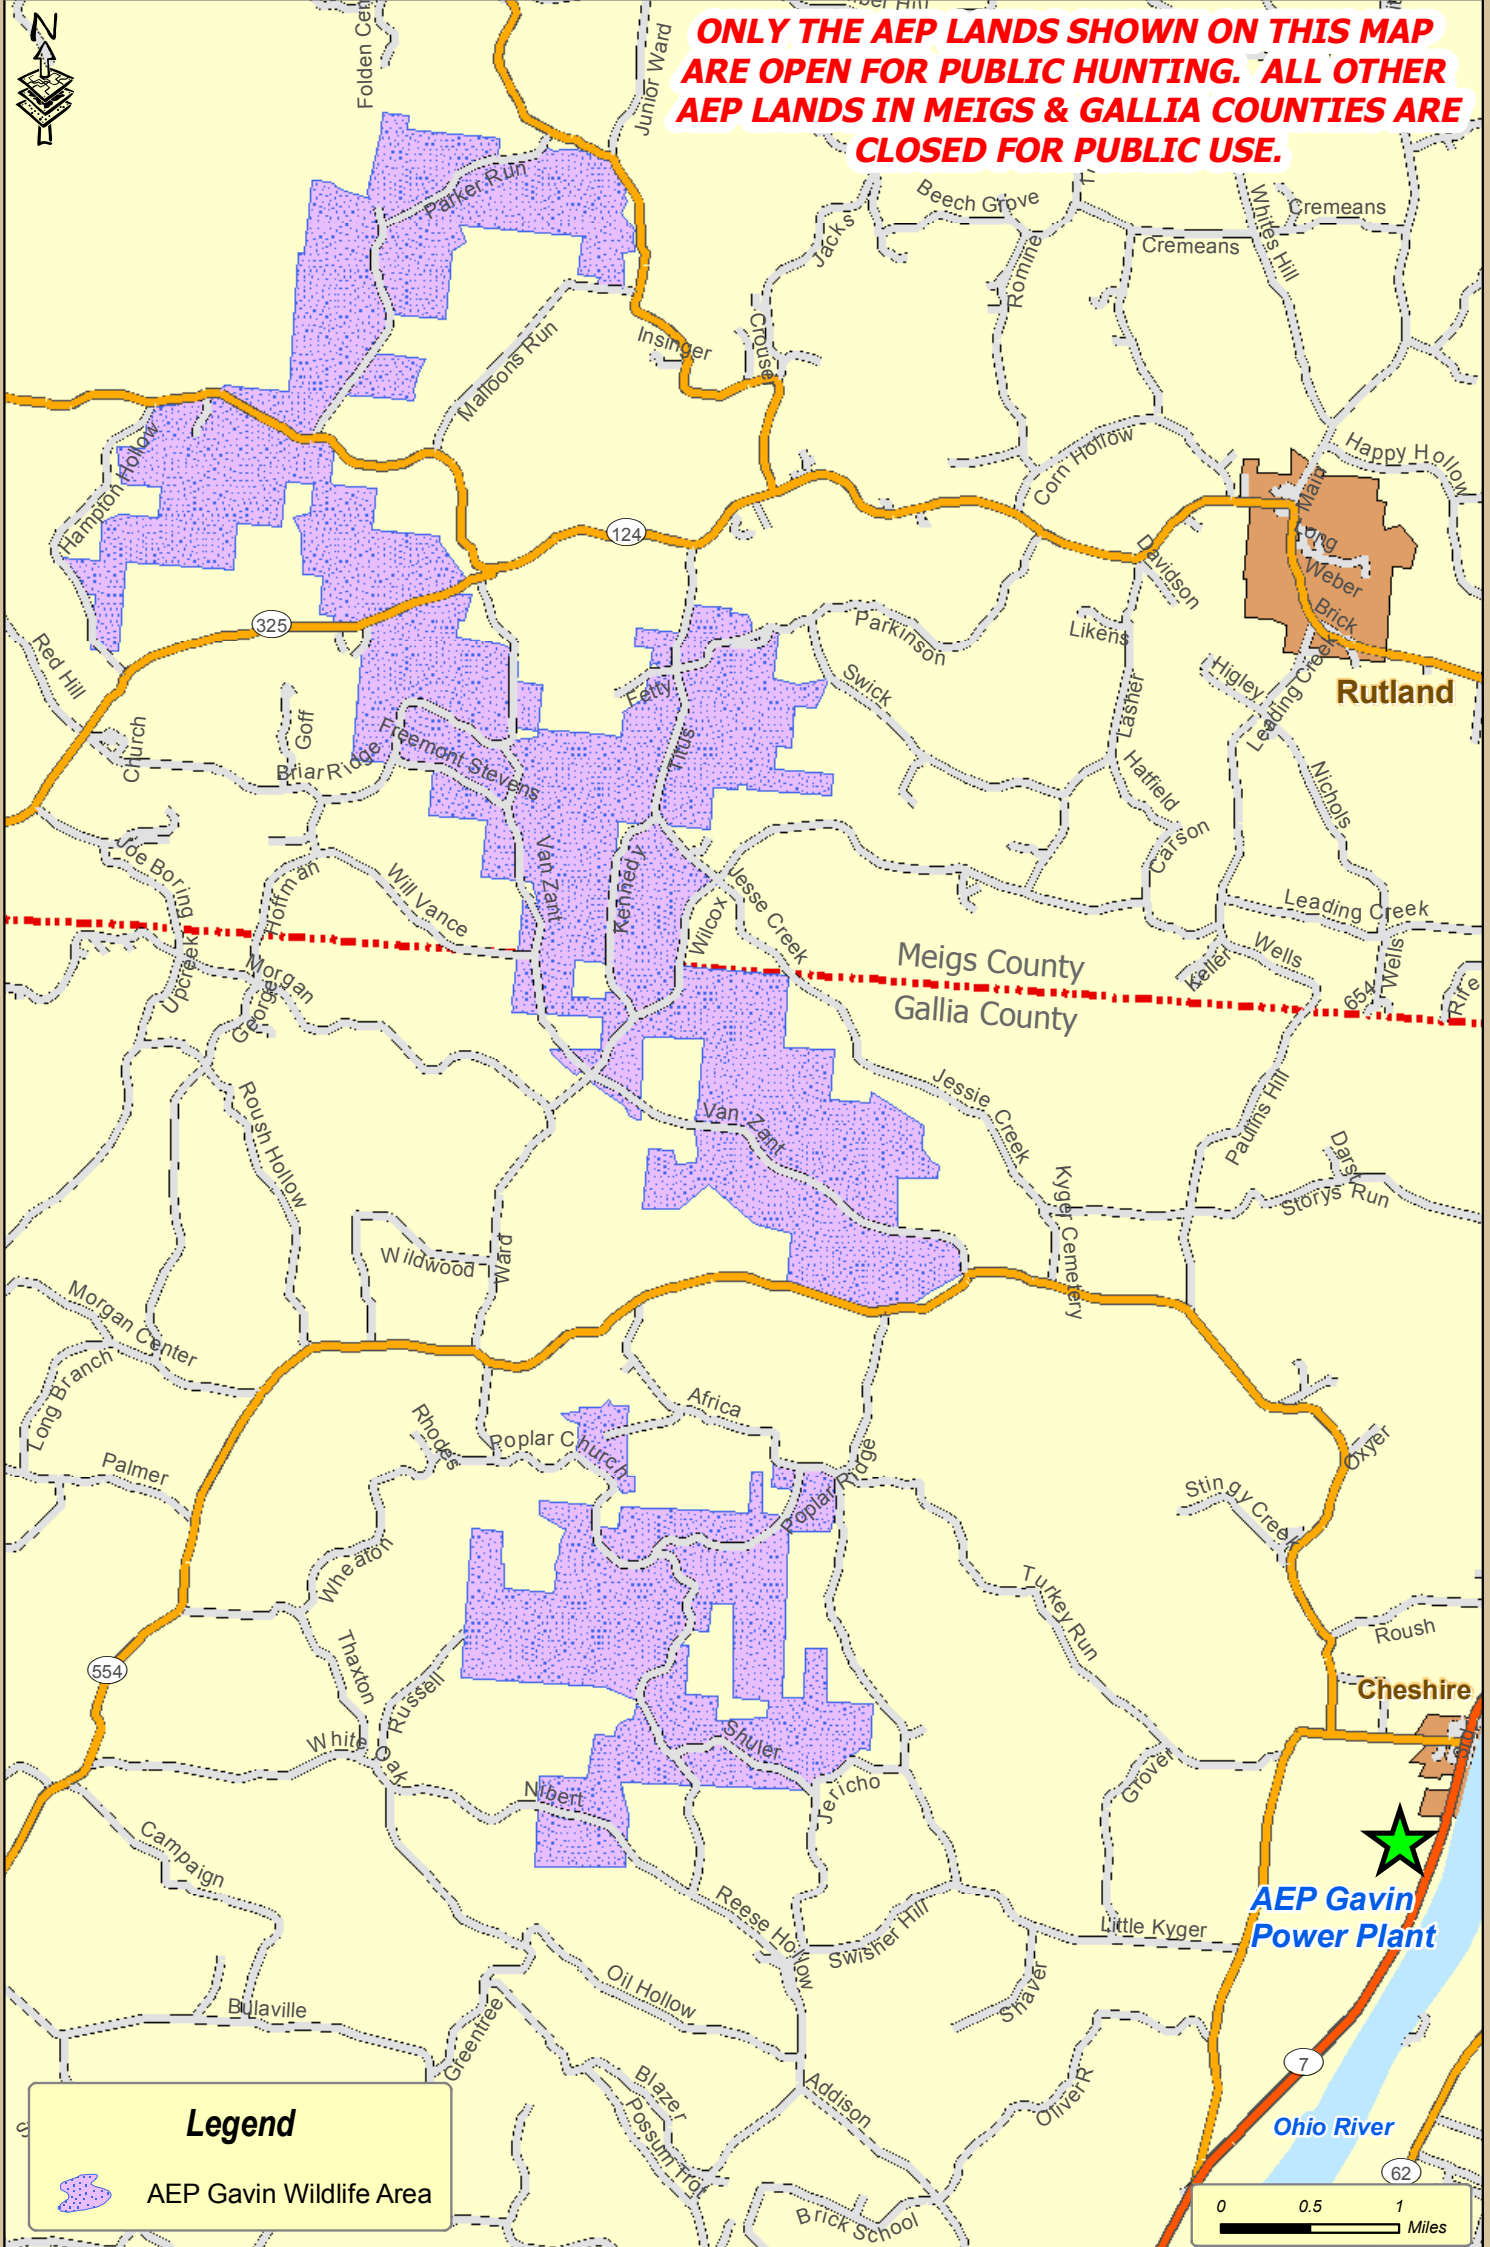

AEP / ODNR Division of Wildlife
 AEP Gavin Wildlife Area Public Hunting Lands
 Meigs & Gallia Counties, Ohio
 Approx. 6885 Ac

**ONLY THE AEP LANDS SHOWN ON THIS MAP
 ARE OPEN FOR PUBLIC HUNTING. ALL OTHER
 AEP LANDS IN MEIGS & GALLIA COUNTIES ARE
 CLOSED FOR PUBLIC USE.**

Legend

 AEP Gavin Wildlife Area

November 3, 2008

Disclaimer: This drawing is not an actual survey,
 and is for general information purposes only.

Cartography By: AEP Forestry Department